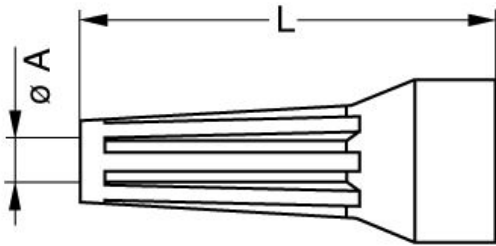

[Catalog](#)

TECHNICAL DETAILS

Mechanics

Shell Style/Model	GMA*: Bend relief Blue
Keying	No keying
Housing Material	Thermoplastic polyurethane elastomer(Desmopan 786)
Variant	A : Blue
Weight	1.73 g

Performance

DRAWINGS

Draws

No keying

Dimensions

	A	L
mm.	6	36
in.	0.24	1.42

RECOMMENDED BY LEMO

Tools

Cables